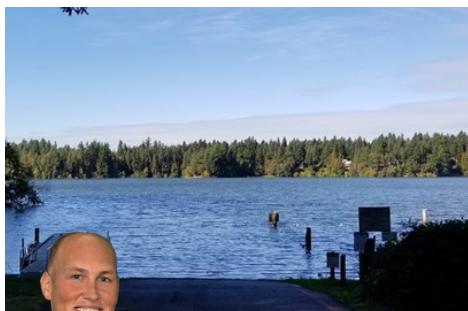

# CLEARWOOD LOT

*Come play or live here*

*Call* **JESSE FOR  
CURRENT PRICE**

MLS# 1158890

22717 Briarwood Ct SE • Yelm • 98597 | Ready for Your Plans • .18± Acres

## ENJOY ALL THE AMENITIES

Great lot in Clearwood to live or play! Currently the area is set up as a great recreational lot to camp and enjoy all of the amenities that Clearwood offers: lakes, trails, sport courts, parks, pool, and hot tub, etc. Or bring your home plans and live year round. Lot features 10x12 building with loft, storage building and fire pit. Property has power and water. Property is on a very quiet cul de sac and backs up to a green belt.